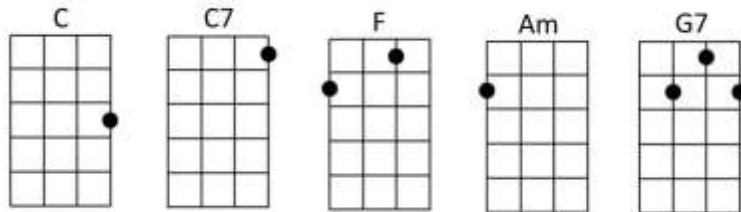

You Are My Sunshine by Bing Crosby

Chorus

You are my [C]sunshine, my only [C7]sunshine,
You make me [F]happy, when skies are [C]grey. [C7]
You'll never [F]know dear, how much I [C]love you, [Am]
Please don't [C]take, my [G7]sunshine a- [C]way.

Verse 1

The other [C]night dear, as I lay sleeping, [C7]
I dreamed I [F]held you in my [C]arms. [C7]
When I a- [F]woke dear, I was mis- [C]taken, [Am]
And I [C]hung my [G7]head and [C]cried.

Chorus

You are my [C]sunshine, my only [C7]sunshine,
You make me [F]happy, when skies are [C]grey. [C7]
You'll never [F]know dear, how much I [C]love you, [Am]
Please don't [C]take, my [G7]sunshine a- [C]way.

Verse 3

You told me [C]once dear, you really loved me, [C7]
And no one [F]else, could come be- [C]tween. [C7]
But now you've [F]left me, and love a- [C]nother, [Am]
You have [C]shattered, [G7]all my [C]dreams.

Verse 5

Crawfish [C]gumbo, and jamba- [C7]laya,
The biggest [F]shrimp and sugar [C]cane. [C7]
The finest [F]oysters, and sweet straw- [C]berries, [Am]
From Toledo [C]Bend, [G7]to New Or- [C]leans;

Chorus