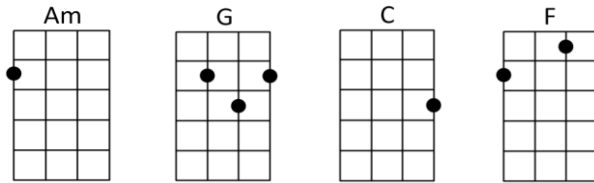

### Intro

Am G C  
Am G C  
Am G C

### Chorus

[Am]Lady, [G]running down to the [C]riptide

[C]Taken away to the [Am]dark side

[G]I wanna be your [C]left hand man

And I [Am]love you [G]when you're singing that [C]song and

I gotta lump in my [Am]throat 'cause

### **Chorus**

[Am]Lady, [G]running down to the [C]riptide  
[C]Taken away to the [Am]dark side  
[G]I wanna be your [C]left hand man  
And I [Am]love you [G]when you're singing that [C]song and  
I gotta lump in my [Am]throat 'cause  
[G]You're gonna sing the words [C]wrong

### **Chorus [x3]**

[Am]Lady, [G]running down to the [C]riptide  
[C]Taken away to the [Am]dark side  
[G]I wanna be your [C]left hand man  
And I [Am]love you [G]when you're singing that [C]song and  
I gotta lump in my [Am]throat 'cause  
[G]You're gonna sing the words [C]wrong